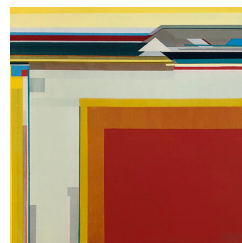

"WHILE MY WORK IS EASILY INTERPRETED AS GEOMETRIC ABSTRACT LANDSCAPE PAINTINGS, IT IS MY HOPE THAT THE INTENSITY OF MY COMPOSITIONS DEMANDS AN UNORTHODOX ATTENTION FROM THE VIEWER TO INVEST IN A CENTERED AND CALM VISION WITHIN THE CHAOTIC TIMES OF OUR PRESENT DAY."

- SHILO RATNER

EDUCATION

2003-06 MFA PAINTING, ACADEMY OF ART UNIVERSITY,
SAN FRANCISCO, CALIFORNIA
1996-00 BA DESIGN, CURRY COLLEGE, MILTON, MASSACHUSETTS

GALLERY REPRESENTATION

- BRYANT STREET GALLERY, PALO ALTO, CA
- MIKA GALLERY, TEL AVIV, ISRAEL
- SORELLE GALLERY, WESTPORT, CT
- SAATCHI ART, LOS ANGELES, CA

SELECTED RECENT EXHIBITIONS

2020
"FULL OF POSSIBILITY", SOLO EXHIBITION, DASILVA GALLERY, NEW HAVEN, CT
"CENTERED AND CALM", SOLO EXHIBITION, NEW HAVEN LAWN CLUB, NEW HAVEN, CT
"ART TAKES ARMORY 2020 "S/HE PERSISTED", SEEME GALLERY ARMORY EXHIBITION, NEW YORK, NYC

2019
GROUP EXHIBITION, MIKA GALLERY RETZIF HAALIYA HASHNIYA ST 48 TEL AVIV, ISRAEL
"HIDDEN DEPTH", SOLO EXHIBITION, BRYANT STREET GALLERY, PALO ALTO, CA
102 EXHIBITION/ GREENWICH ART SOCIETY, THE BENDHEIM GALLERY, GREENWICH, CT
ARTS TO THE AVENUE", PUTNAM AND MASON, GREENWICH, CT
OUR BODIES OURSELVES", ELY CENTER OF CONTEMPORARY ART, NEW HAVEN, CT

SHILORATNER

SHILORATNER

SHILORATNER

SHILORATNERART

SHILORATNER

SHILORATNER@GMAIL.COM

(415) 377 0102

SHILORATNER.COM

NEW HAVEN, CT