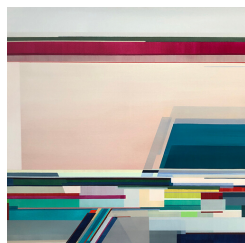

"WHILE MY WORK IS EASILY INTERPRETED AS GEOMETRIC ABSTRACT LANDSCAPE PAINTINGS, IT IS MY HOPE THAT THE INTENSITY OF MY COMPOSITIONS DEMANDS AN UNORTHODOX ATTENTION FROM THE VIEWER TO INVEST IN A CENTERED AND CALM VISION WITHIN THE CHAOTIC TIMES OF OUR PRESENT DAY."

- SHILO RATNER

EDUCATION

2003-06 MFA PAINTING, ACADEMY OF ART UNIVERSITY,
SAN FRANCISCO, CALIFORNIA
1996-00 BA DESIGN, CURRY COLLEGE, MILTON, MASSACHUSETTS

GALLERY REPRESENTATION

- BRYANT STREET GALLERY, PALO ALTO, CA
- MIKA GALLERY, TEL AVIV, ISRAEL
- SORELLE GALLERY, WESTPORT, CT
- SAATCHI ART, LOS ANGELES, CA

SELECTED RECENT EXHIBITIONS

2020
"FULL OF POSSIBILITY", SOLO EXHIBITION, DASILVA GALLERY, NEW HAVEN, CT
"CENTERED AND CALM", SOLO EXHIBITION, NEW HAVEN LAWN CLUB, NEW HAVEN, CT
"ART TAKES ARMORY 2020 "S/HE PERSISTED", SEEME GALLERY ARMORY EXHIBITION, NEW YORK, NYC

2019
GROUP EXHIBITION, MIKA GALLERY RETZIF HAALIYA HASHNIYA ST 48 TEL AVIV, ISRAEL
"HIDDEN DEPTH", SOLO EXHIBITION, BRYANT STREET GALLERY, PALO ALTO, CA
102 EXHIBITION/ GREENWICH ART SOCIETY, THE BENDHEIM GALLERY, GREENWICH, CT
ARTS TO THE AVENUE", PUTNAM AND MASON, GREENWICH, CT
OUR BODIES OURSELVES", ELY CENTER OF CONTEMPORARY ART, NEW HAVEN, CT

SHILORATNER

SHILORATNER

SHILORATNER

SHILORATNERART

SHILORATNER

SHILORATNER@GMAIL.COM

(415) 377 0102

SHILORATNER.COM

NEW HAVEN, CT